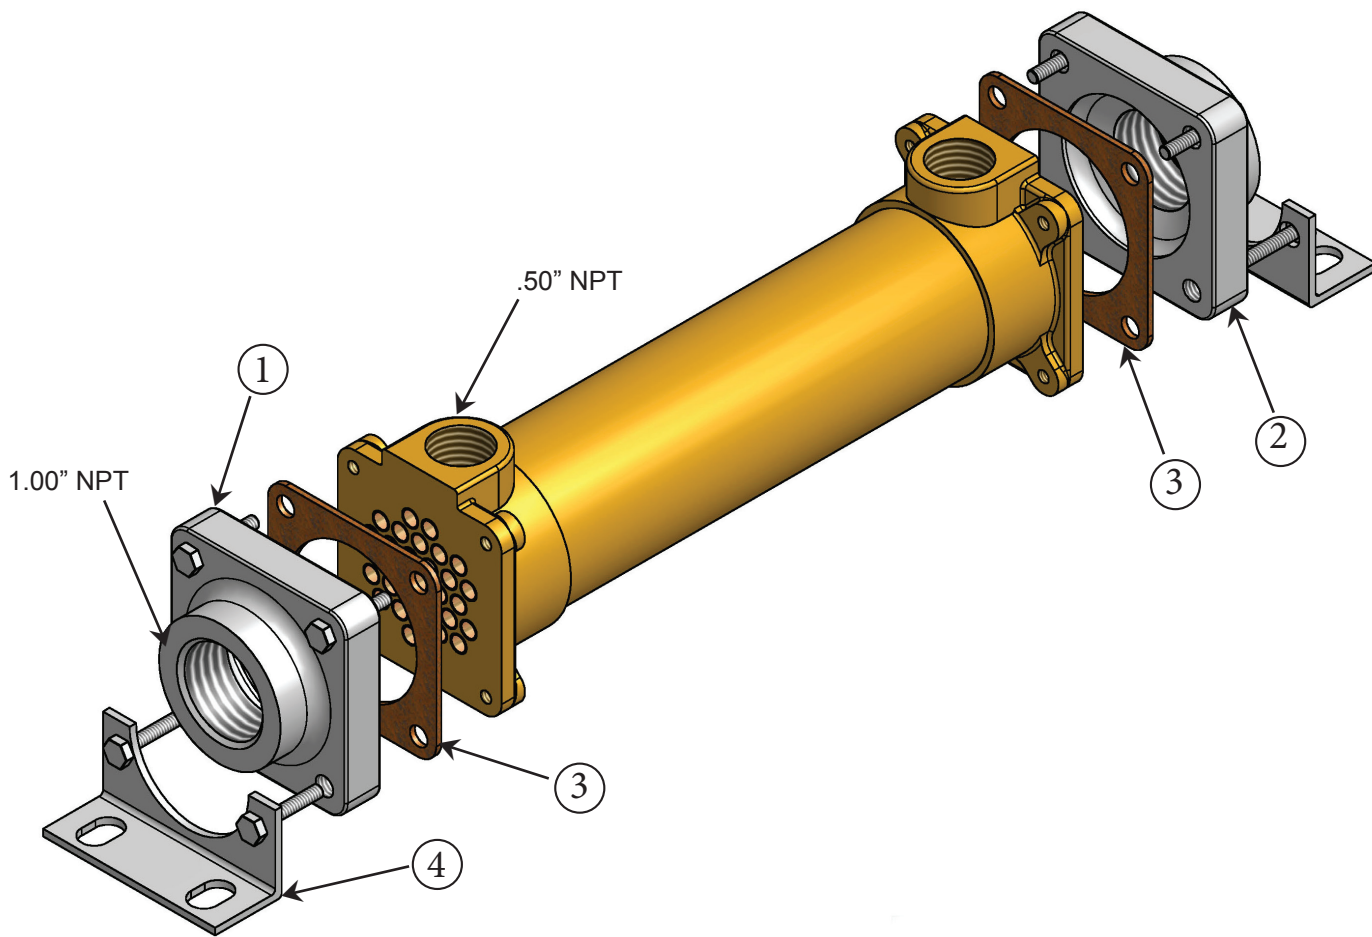

# AB-400-SP Parts List

Item	Description	Material	Part Number	Stock
1.	End Bonnet / In-Out	Cast Iron	201-0002	Yes
2.	End Bonnet / In-Out	Cast Iron	201-0002	Yes
1.	End Bonnet / In-Out	Cast Bronze	201-0010	Yes
2.	End Bonnet / In-Out	Cast Bronze	201-0010	Yes
1.	End Bonnet / In-Out	Stainless Steel	201-0013	Yes
2.	End Bonnet / In-Out	Stainless Steel	201-0013	Yes
3.	Gasket / Front-Back	Hypalon (CORK COMPOSITE)	302-1001	Yes
3.	Gasket / Front-Back	High Temp.(DURLON 8500)	302-1011	Yes
4.	Foot Bracket	Steel	201-0003	Yes
5.	Zinc Anode	Brass Fitting, Zinc Rod	301-0004	Yes