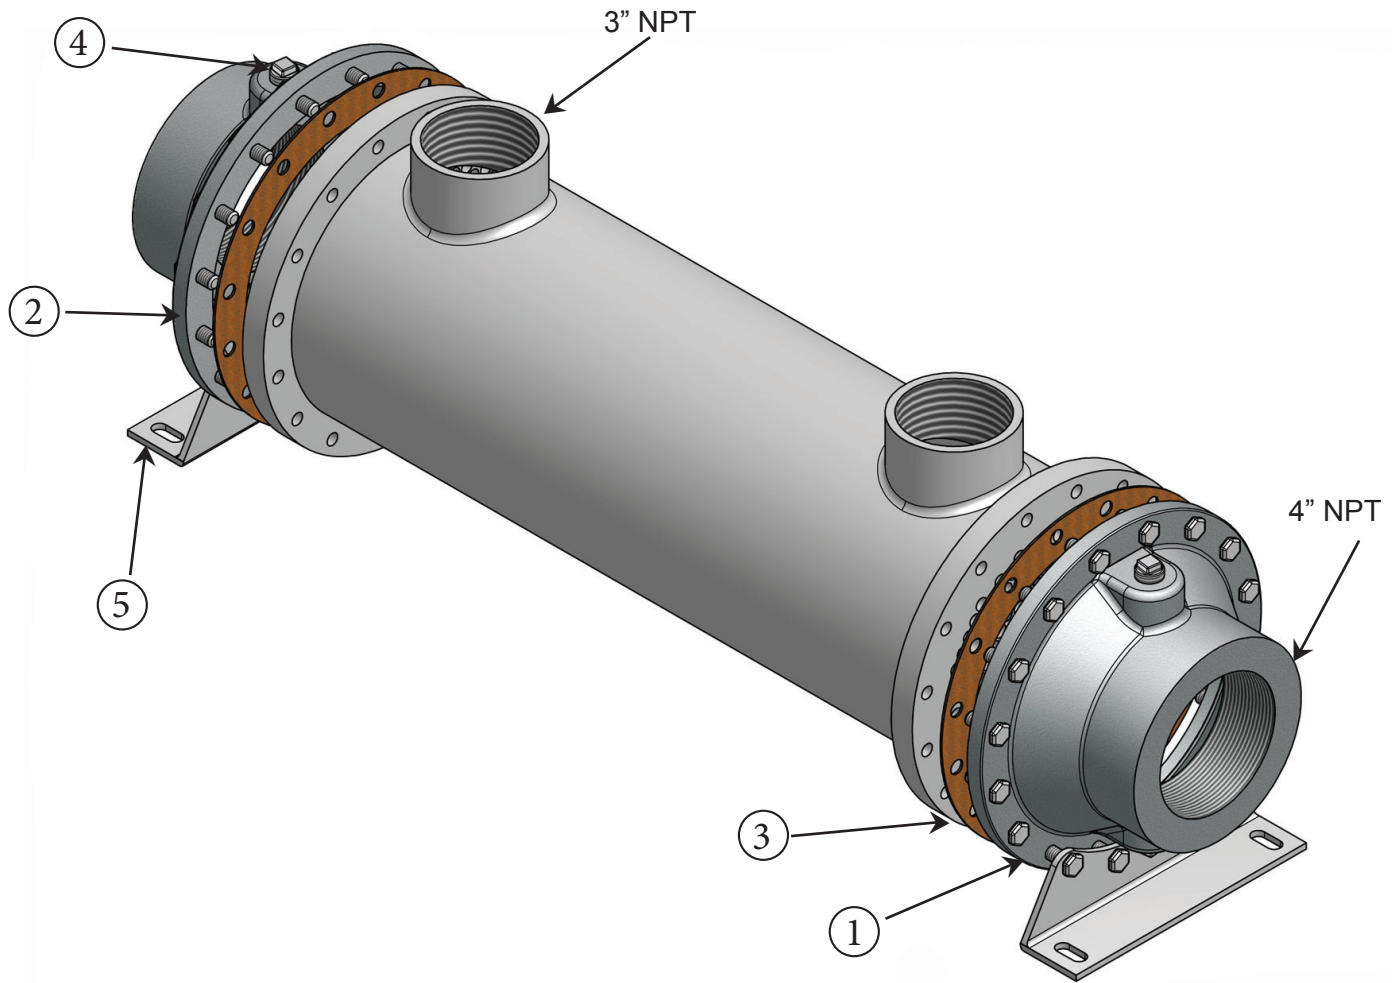

# CS-1700-SP Parts List

<u>Item</u>	<u>Description</u>	<u>Material</u>	<u>Part Number</u>	<u>Price Each</u>	<u>Stock</u>
1.	End Bonnet / In-Out	Cast Iron	205-0002		Yes
2.	End Bonnet / In-Out	Cast Iron	205-0002		Yes
1.	End Bonnet / In-Out	Cast Bronze	205-0028		Yes
2.	End Bonnet / In-Out	Cast Bronze	205-0028		Yes
1.	End Bonnet / In-Out	Stainless Steel	205-0053		Yes
2.	End Bonnet / In-Out	Stainless Steel	205-0053		Yes
3.	Gasket / Front-Back	Hypalon	302-1005		Yes
3.	Gasket / Front-Back	High Temperature	302-1015		Yes
4.	0.5" NPT Thread 1.75" by 0.63" OD	Zinc Anode	301-0003		Yes
5.	Foot Bracket	Steel	205-0161		Yes