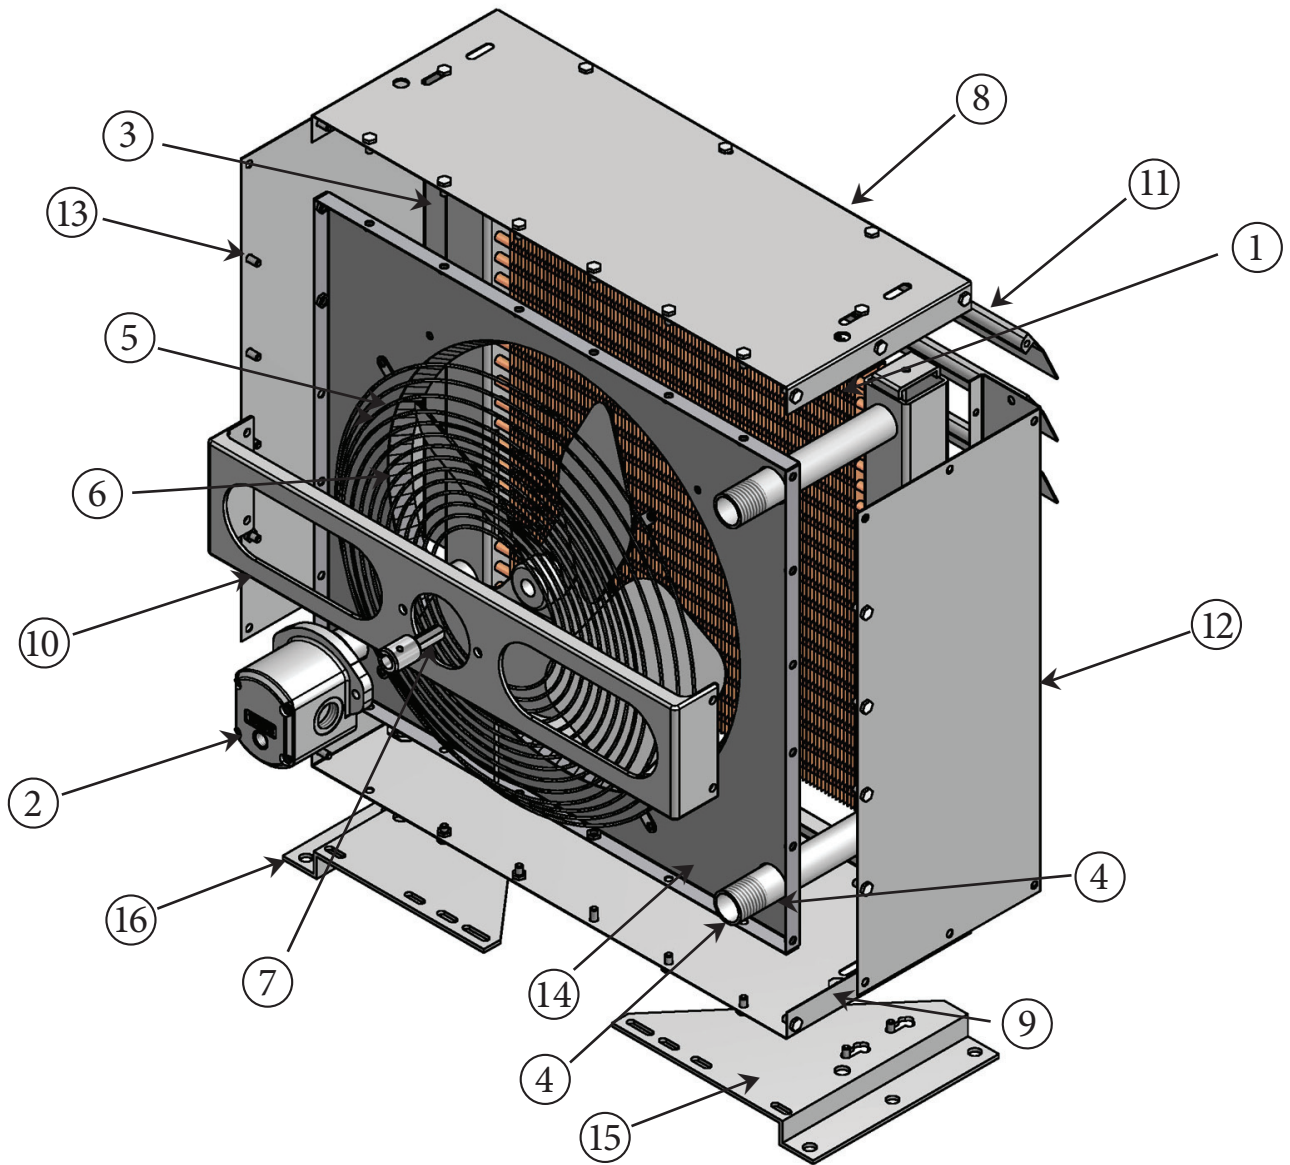

ACHM-25-Parts List

Description	Part#	Price	Stock	Description	Part#	Price	Stock
1. Core.....	105-1001	 Stock:	9. Bottom Panel.....	105-0006	 Stock:
2. Hydraulic Motor	306-3001	 Stock:	10. Motor Bracket	105-0009	 Stock:
3. Gasket Kit(EACH) Stock:	11. Louver(EACH)	105-0004	 Stock:
4. Right Tank(2 PIPE) Stock:	12. Side Panel	105-0002	 Stock:
4. Left Tank(1 PIPE) Stock:	13. Side Panel	105-0002	 Stock:
5. Fan	307-0007	 Stock:	14. Back Panel	105-0003	 Stock:
6. Fan Guard	308-0004	 Stock:	15. Foot Mtg(LEFT)	108-0043	 Stock:
7. Shaft Adaptor.....	312-1001	 Stock:	16. Foot Mtg(RIGHT).....	108-0044	 Stock:
8. Top Panel.....	105-0006	 Stock:				