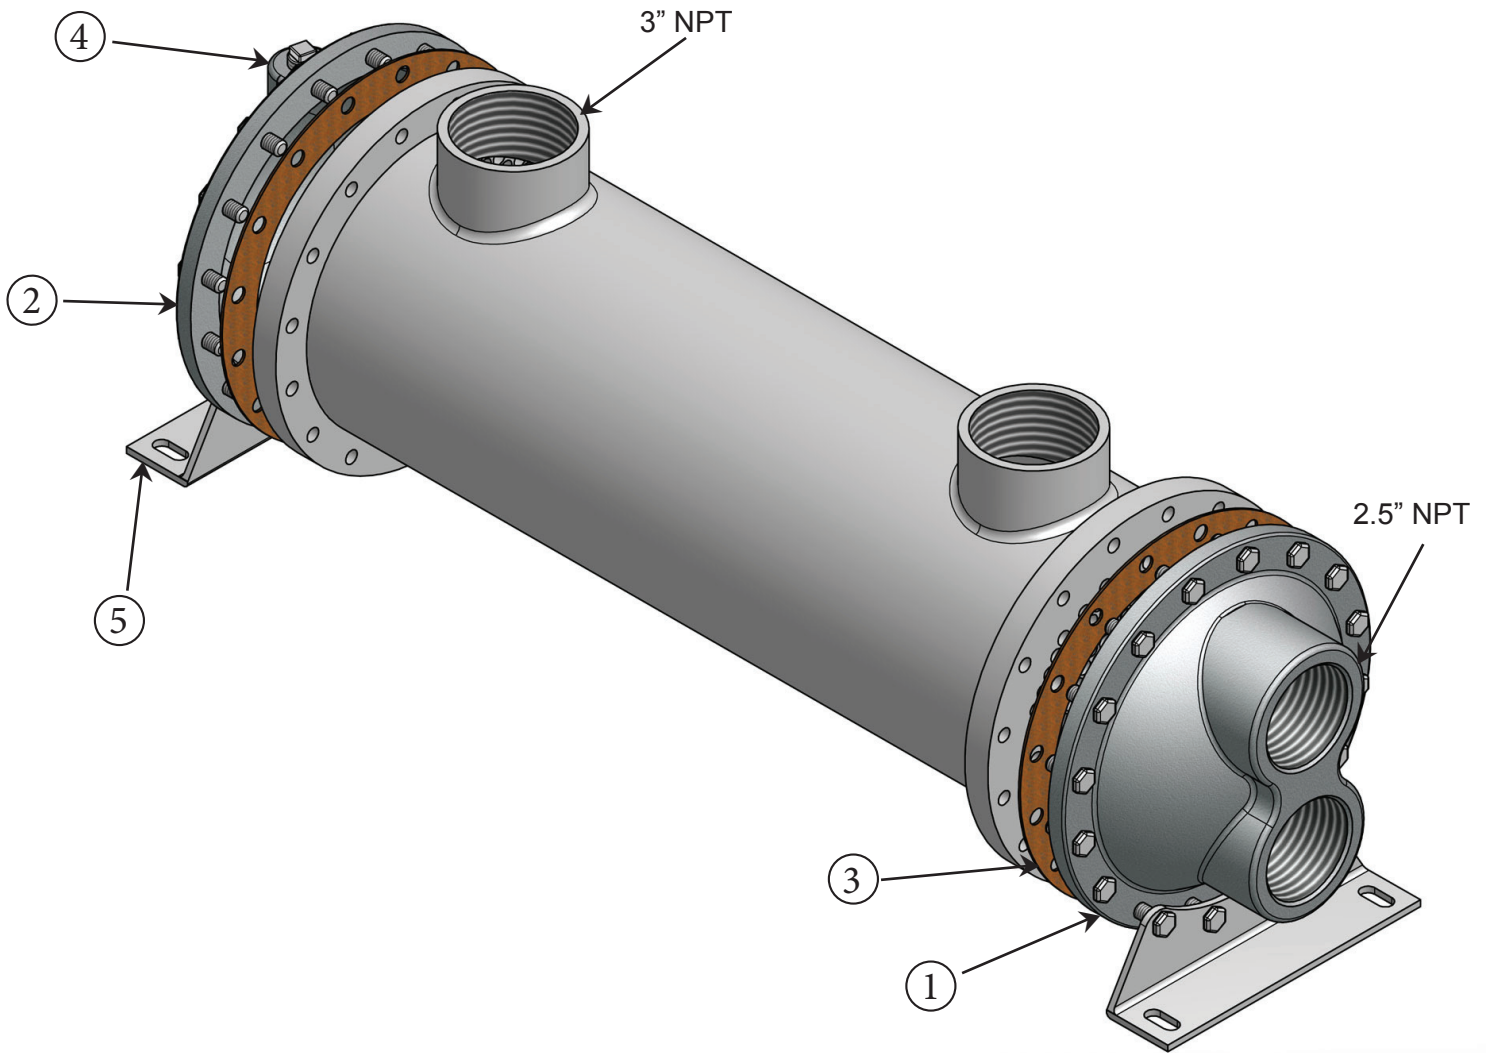

# CS-1700-TP Parts List

<u>Item</u>	<u>Description</u>	<u>Material</u>	<u>Part Number</u>	<u>Price Each</u>	<u>Stock</u>
1.	End Bonnet / In-Out	Cast Iron	205-0003		Yes
2.	End Bonnet / Return	Cast Iron	205-0004		Yes
1.	End Bonnet / In-Out	Cast Bronze	205-0029		Yes
2.	End Bonnet / Return	Cast Bronze	205-0030		Yes
1.	End Bonnet / In-Out	Stainless Steel	205-0056		Yes
2.	End Bonnet / Return	Stainless Steel	205-0057		Yes
3.	Gasket / Front-Back	Hypalon	302-1005		Yes
3.	Gasket / Front-Back	High Temperature	302-1015		Yes
4.	0.5" NPT Thread 1.75" by 0.63" OD	Zinc Anode	301-0003		Yes
5.	Foot Bracket	Steel	205-0161		Yes