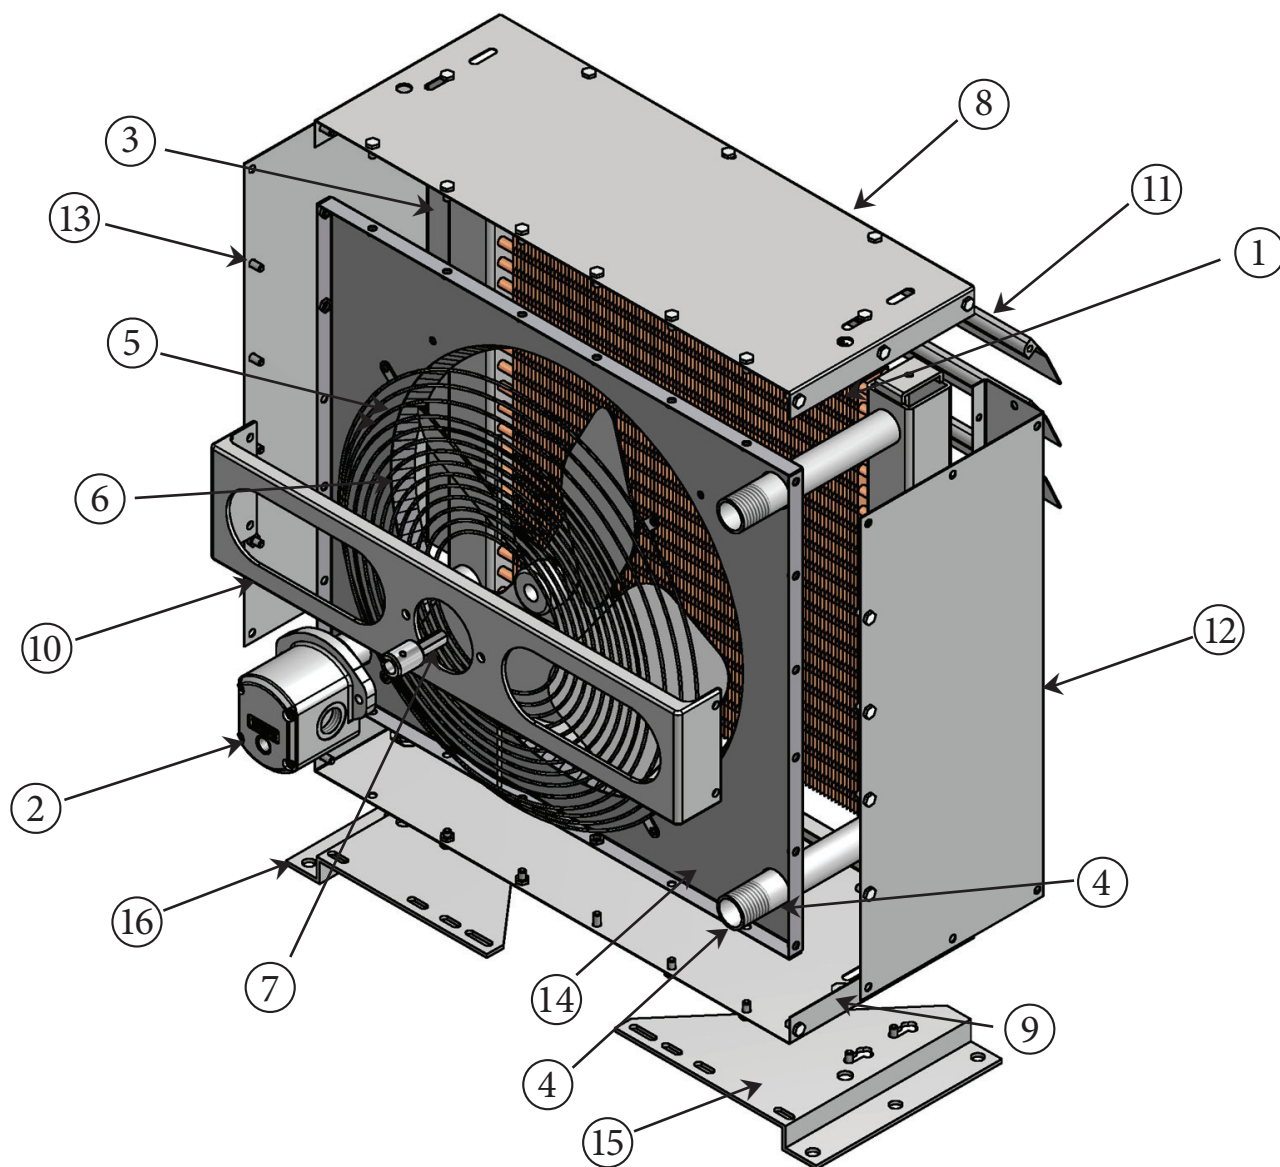

# ACHM-30-Parts List

Description	Part#	Price	Stock	Description	Part#	Price	Stock
1. Core.....	106-1001		..... Stock:	9. Bottom Panel.....	106-0006		..... Stock:
2. Motor .....	306-3001		..... Stock:	10. Motor Bracket.....	106-0009		..... Stock:
3. Gasket Kit(EACH) .....			..... Stock:	11. Louver() .....	106-0004		..... Stock:
4. Manifold(RIGHT) .....			..... Stock:	12. Side Panel .....	106-0002		..... Stock:
4. Manifold(LEFT) .....			..... Stock:	13. Side Panel .....	106-0002		..... Stock:
5. Fan .....	307-0009		..... Stock:	14. Back Panel .....	106-0003		..... Stock:
6. Fan Guard .....	308-0005		..... Stock:	15. Foot Mtg(LEFT) .....	108-0043		..... Stock:
7. Shaft Adaptor.....	312-1001		..... Stock:	16. Foot Mtg(RIGHT).....	108-0044		..... Stock:
8. Top Panel.....	106-0006		..... Stock:				