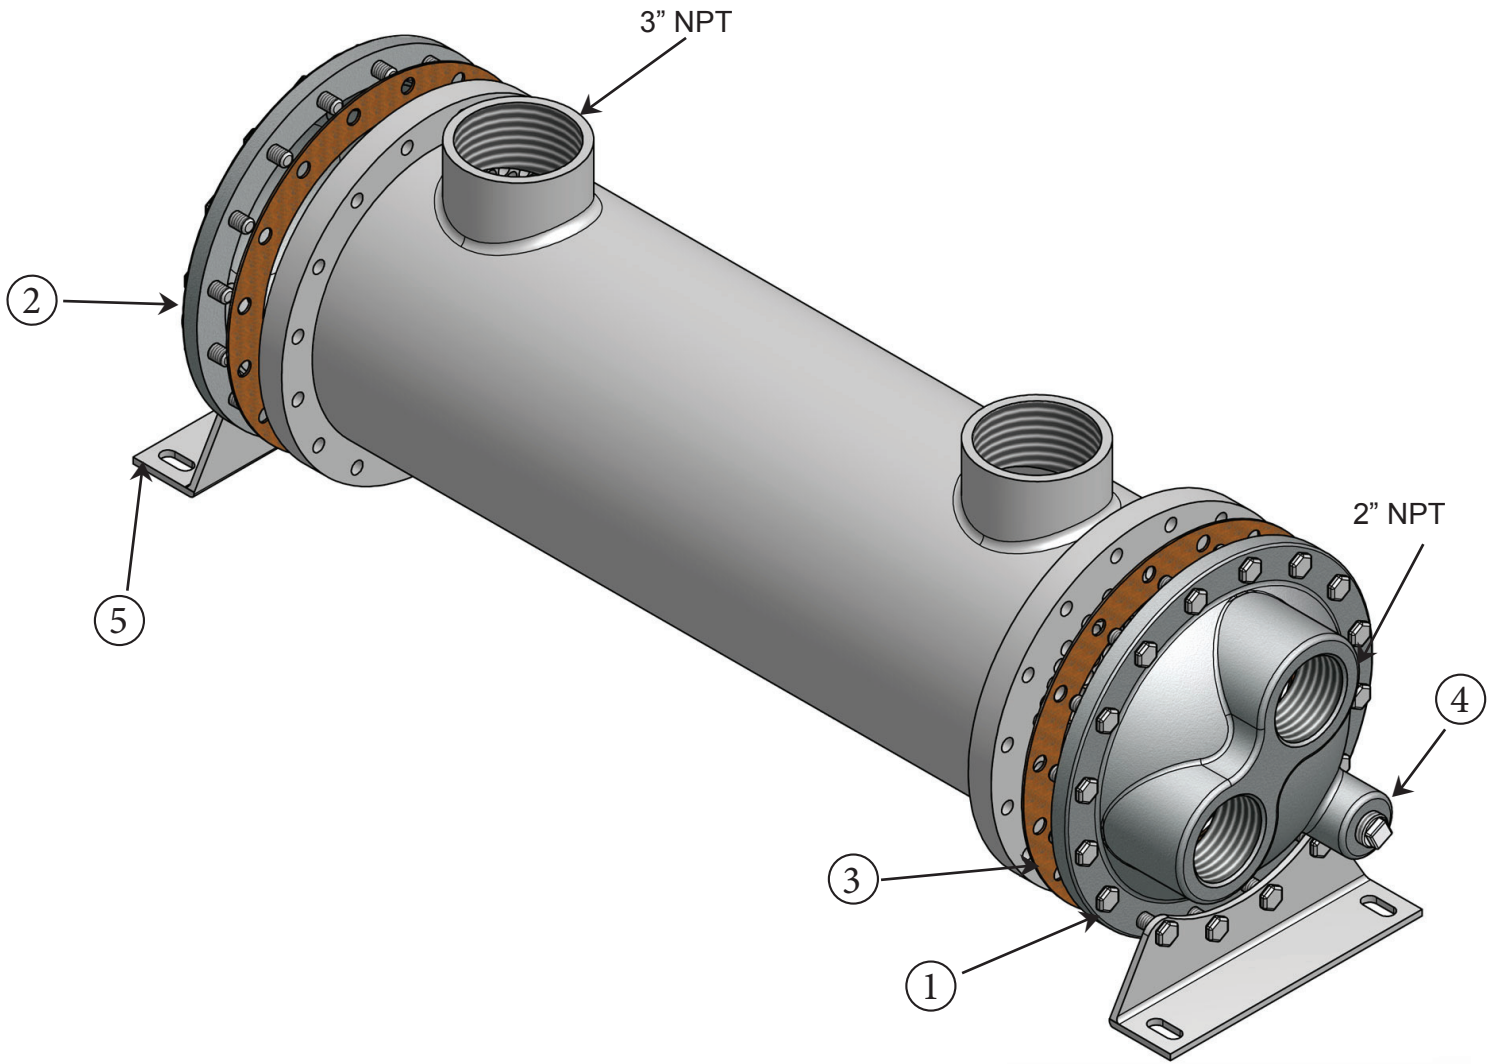

CS-1700-FP Parts List

<u>Item</u>	<u>Description</u>	<u>Material</u>	<u>Part Number</u>	<u>Price Each</u>	<u>Stock</u>
1.	End Bonnet / In-Out	Cast Iron	205-0005		Yes
2.	End Bonnet / Return	Cast Iron	205-0006		Yes
1.	End Bonnet / In-Out	Cast Bronze	205-0031		Yes
2.	End Bonnet / Return	Cast Bronze	205-0032		Yes
1.	End Bonnet / In-Out	Stainless Steel	205-0056		Yes
2.	End Bonnet / Return	Stainless Steel	205-0057		Yes
3.	Gasket / Front-Back	Hypalon	302-1005		Yes
3.	Gasket / Front-Back	High Temperature	302-1015		Yes
4.	0.5" NPT Thread 1.75" by 0.63" OD	Zinc Anode	301-0003		Yes
5.	Foot Bracket	Steel	205-0161		Yes