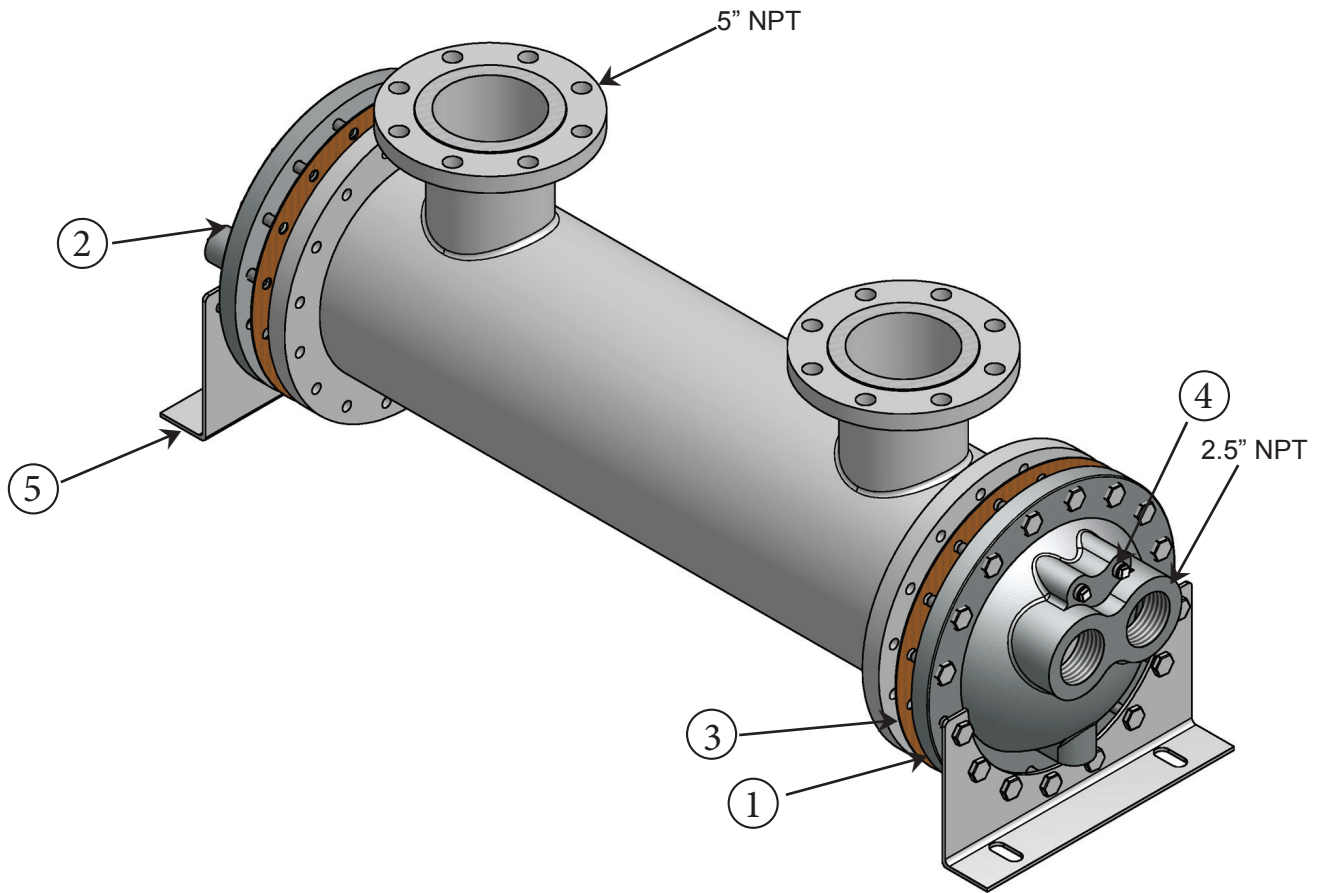

AB-2000-FP Parts List

<u>Item</u>	<u>Description</u>	<u>Material</u>	<u>Part Number</u>	<u>Stock</u>
1.	End Bonnet / In-Out	Cast Iron	208-0005	Yes
2.	End Bonnet / Return	Cast Iron	208-0006	Yes
1.	End Bonnet / In-Out	Cast Bronze	208-0010	Yes
2.	End Bonnet / Return	Cast Bronze	208-0011	Yes
1.	End Bonnet / In-Out	Cast Stainless Steel	203-0041	Yes
2.	End Bonnet / Return	Cast Stainless Steel	203-0041	Yes
3.	Gasket / Front-Back	Hypalon	302-1022	Yes
3.	Gasket / Front-Back	High Temperature	302-1013	Yes
4.	0.50" NPT Thread, 1.75" by 0.63"	Zinc Anode	301-0003	Yes
5.	Foot Bracket	Steel	208-0020	Yes