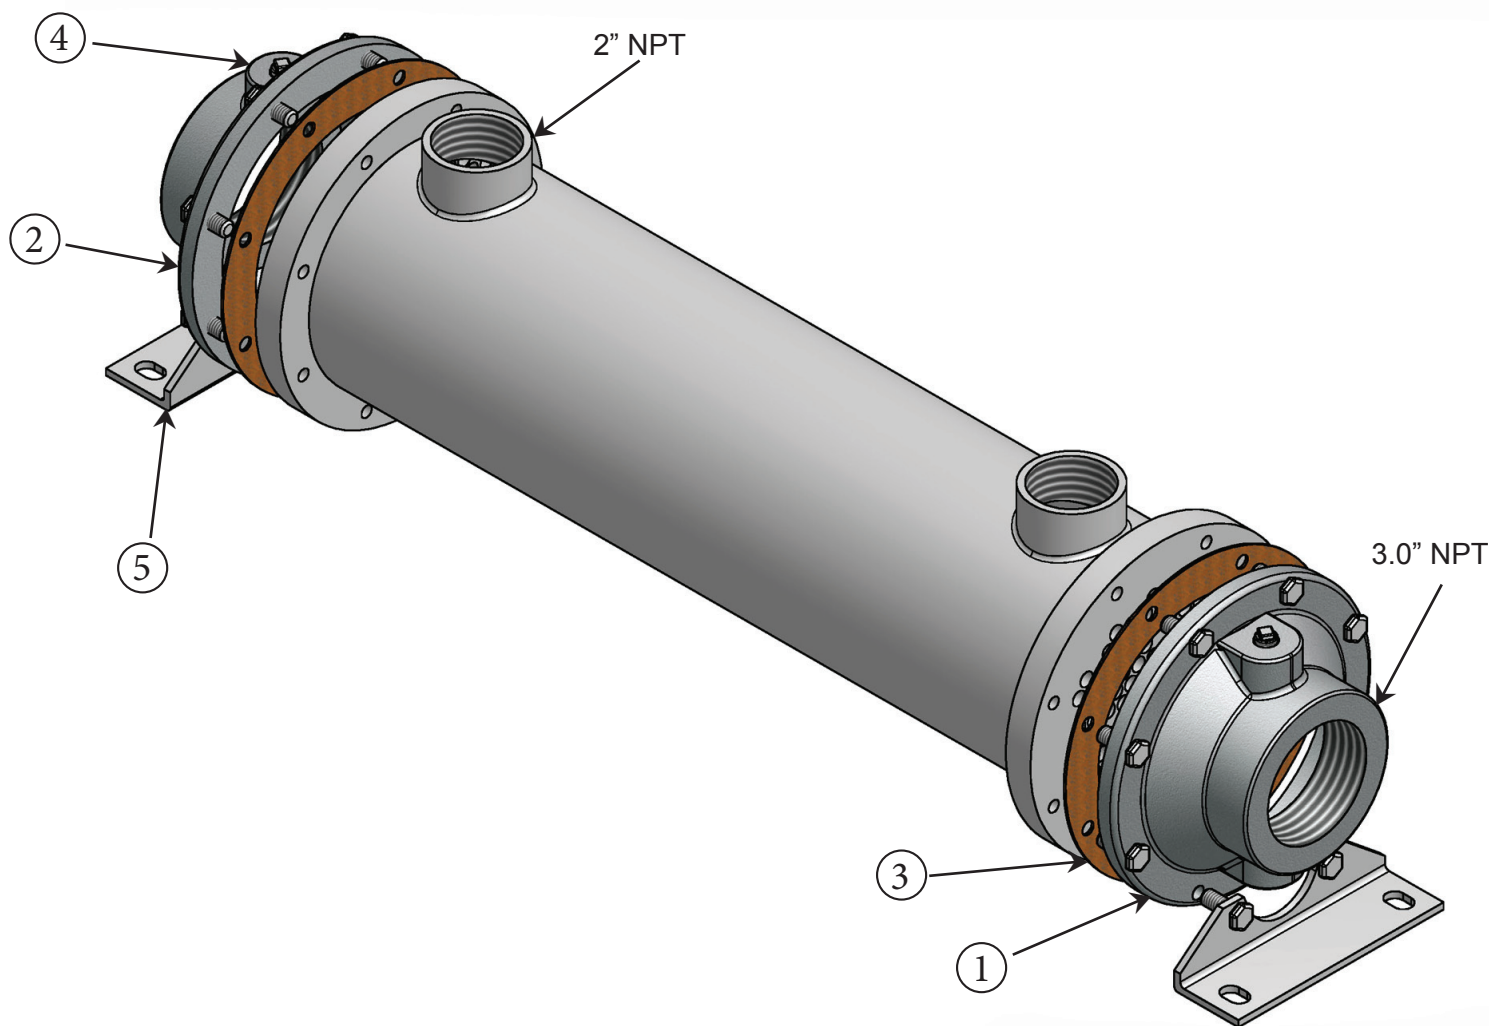

# CS-1200-SP Parts List

<u>Item</u>	<u>Description</u>	<u>Material</u>	<u>Part Number</u>	<u>Stock</u>
1.	End Bonnet / In-Out	Cast Iron	204-0002	Yes
2.	End Bonnet / In-Out	Cast Iron	204-0002	Yes
1.	End Bonnet / In-Out	Cast Bronze	204-0028	Yes
2.	End Bonnet / In-Out	Cast Bronze	204-0028	Yes
1.	End Bonnet / In-Out	Stainless Steel	204-0071	Yes
2.	End Bonnet / In-Out	Stainless Steel	204-0071	Yes
3.	Gasket / Front-Back	Hypalon (CORK COMPOSITE)	302-1004	Yes
3.	Gasket / Front-Back	High Temp. (DURLON 8500)	302-1014	Yes
4.	Foot Bracket	Steel	204-0245	Yes
5.	Zinc Anode	Brass Fitting, Zinc Rod	301-0003	Yes