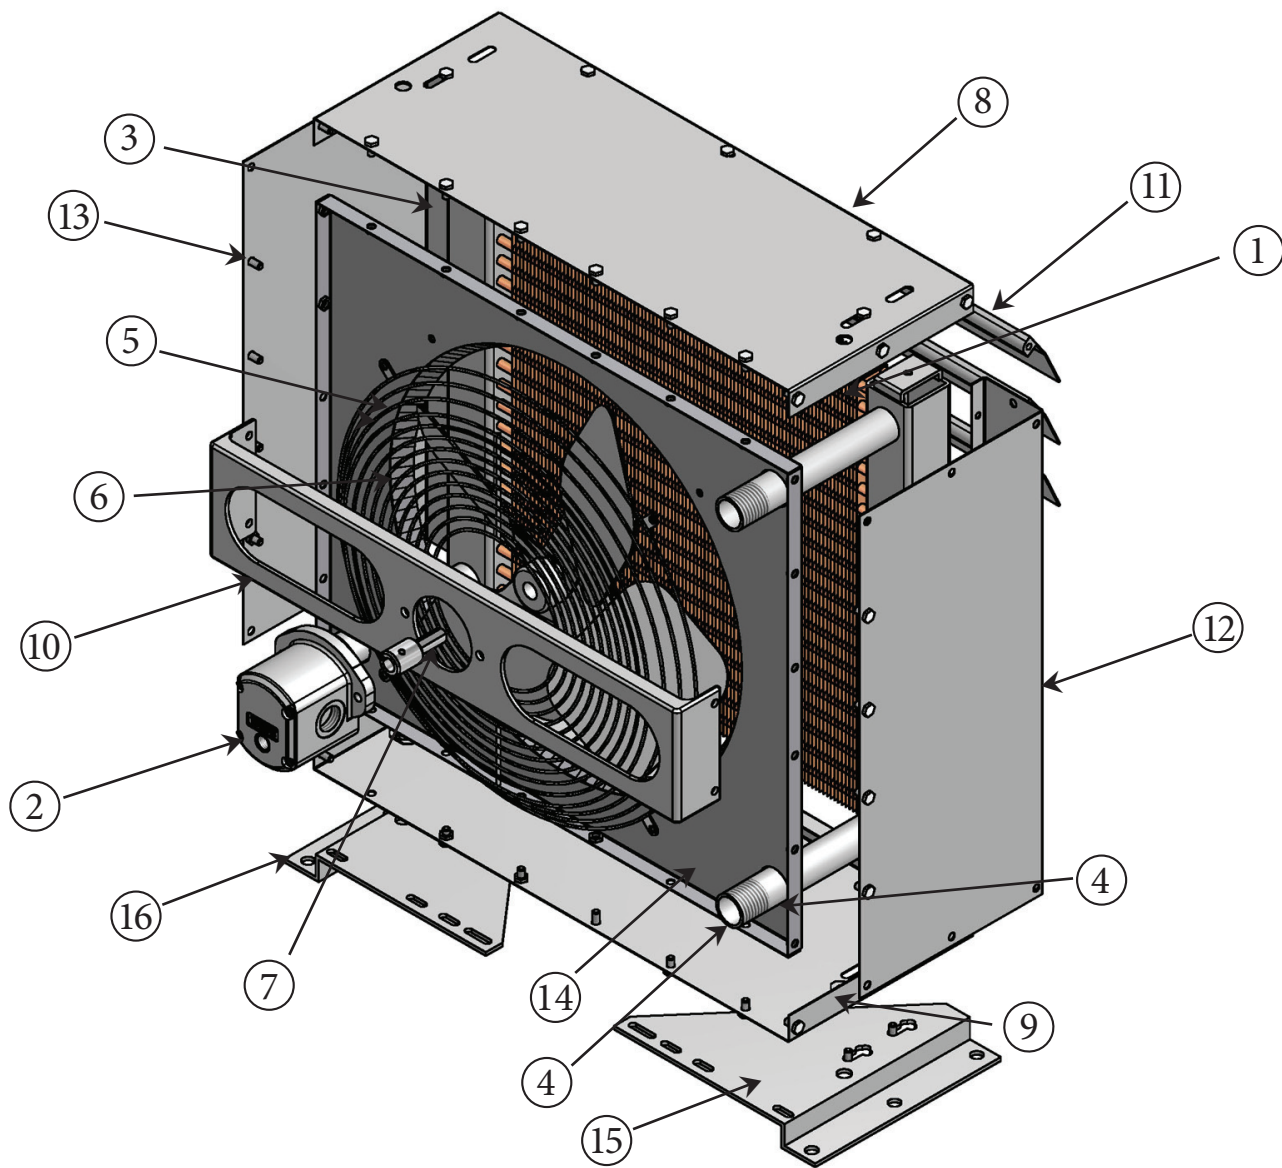

ACHM-20-Parts List

Description	Part#	Price	Stock	Description	Part#	Price	Stock
1. Core.....	104-1001Stock:	8. Top Panel.....	104-0006Stock:
2. Motor	306-3001Stock:	9. Bottom Panel.....	104-0006Stock:
3. Gasket Kit(EACH)Stock:	10. Motor Bracket	104-0009Stock:
4. Manifold(RIGHT):	11. Louver(EACH)	104-0004Stock:
4. Manifold(LEFT):	12. Side Panel	104-0002Stock:
5. Fan	307-0005Stock:	13. Side Panel	104-0002Stock:
6. Fan Guard	308-0003Stock:	14. Back Panel	104-0003Stock:
7. Shaft Adaptor.....	312-1001Stock:	15. Foot Mtg(LEFT)	108-0043Stock:
				16. Foot Mtg(RIGHT).....	108-0044Stock: