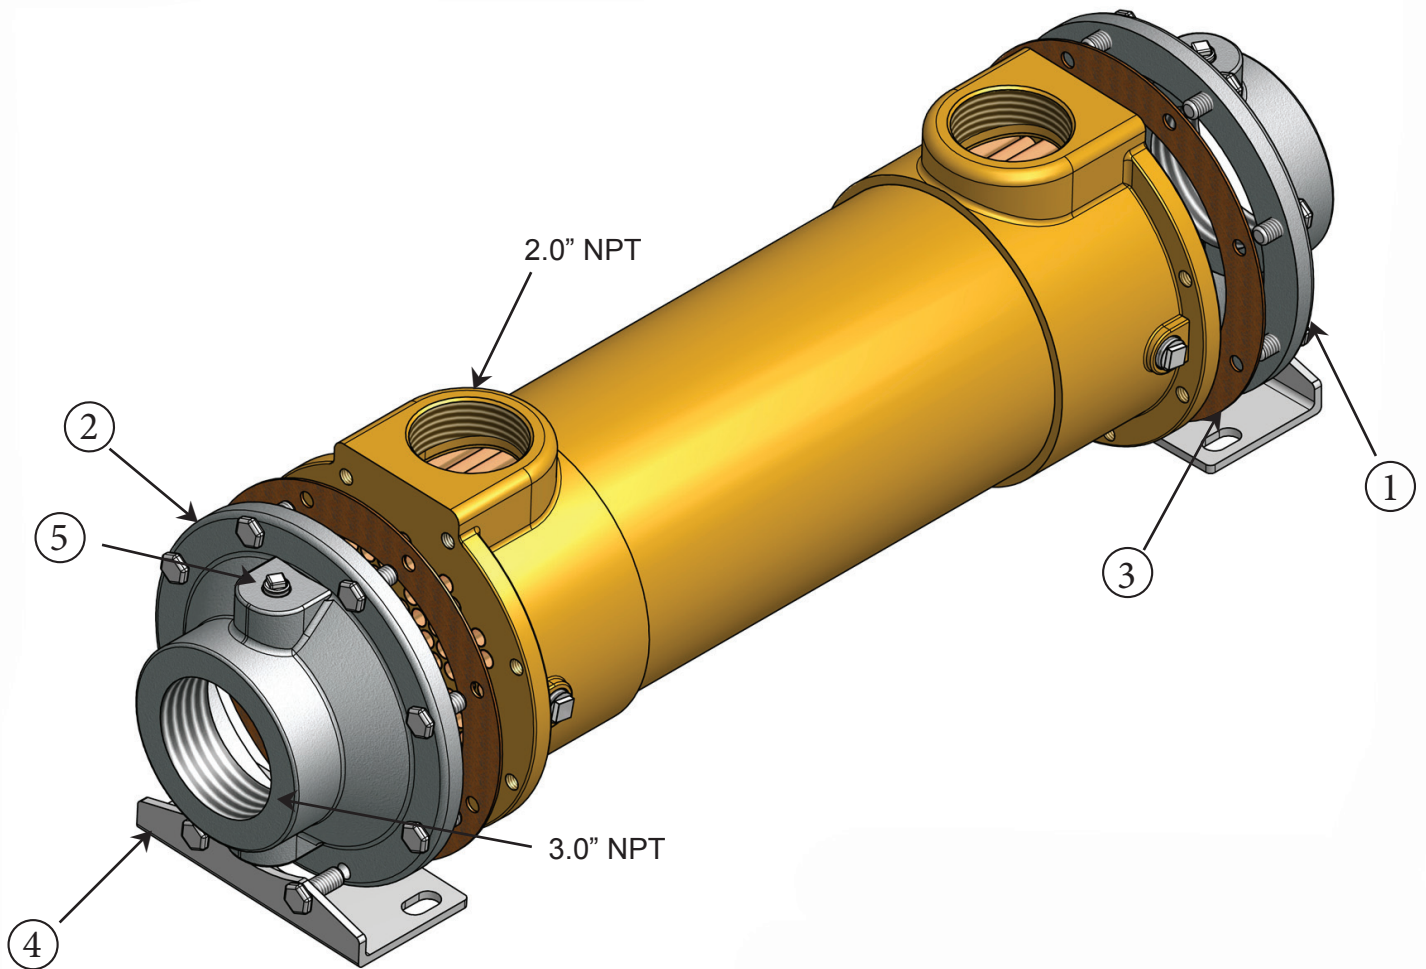

# AA-1200-SP Parts List

Item	Description	Material	Part Number	Stock
1.	End Bonnet / In-Out	Cast Iron	204-0002	Yes
2.	End Bonnet / Return	Cast Iron	204-0002	Yes
1.	End Bonnet / In-Out	Cast Bronze	204-0028	Yes
2.	End Bonnet / Return	Cast Bronze	204-0028	Yes
1.	End Bonnet / In-Out	Stainless Steel	204-0071	Yes
2.	End Bonnet / Return	Stainless Steel	204-0071	Yes
3.	Gasket / Front-Back	Hypalon (CORK COMPOSITE)	302-1004	Yes
3.	Gasket / Front-Back	High Temp.(DURLON 8500)	302-1014	Yes
4.	Foot Bracket	Steel	204-0076	Yes
5.	Zinc Anode	Brass Fitting, Zinc Rod	301-0003	Yes